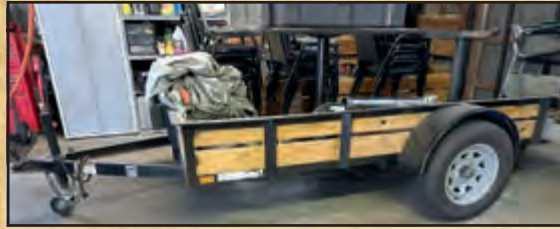

Live

PERSONAL PROPERTY AUCTION

Address: 2795 East 700 South, Wolcottville, IN 46795
Directions: From State Road 9 and 700 South, West to Property.

SATURDAY, AUGUST 17TH, 2024 • 9:00 AM